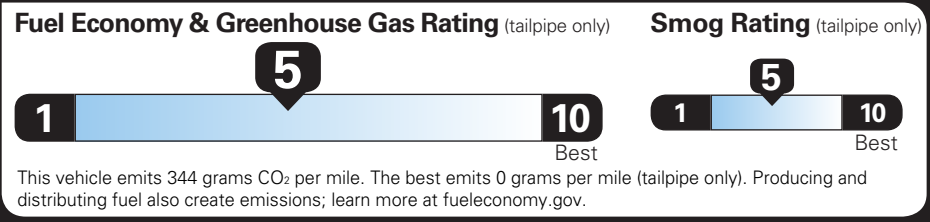

EPA DOT Fuel Economy and Environment

Gasoline Vehicle

Fuel Economy

26 MPG combined city/hwy
24 city
29 highway

3.8 gallons per 100 miles

Small SUVs range from 16 to 120 MPG. The best vehicle rates 136 MPGe.

You spend $250 more in fuel costs over 5 years compared to the average new vehicle.

G F N

Annual fuel COST $1,550